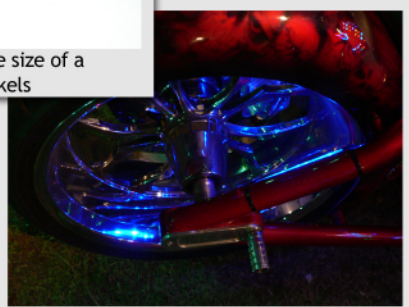

6-Shooterz

Designed to compliment the Stealth Tubes, our 6-Shooterz Accent Lights are the perfect size for tight spaces such as fenders, brake calipers and under triple-trees. 6-Shooterz are revolutionary in design and function, when in motion the LED's provide a spinning effect due to the layout and illumination sequencing.

6-Shooterz are the same diameter and depth as a stack of four nickels. The compact size combined with six, power-packed ultra bright LED's and our exclusive prismatic design, provide a brilliant glow in virtually limitless installation locations!

White 6-Shooterz making the front wheel glow

Solid Yellow 6-Shooterz

The 6-Shooterz prismatic design illuminates this back wheel

6-Shooterz used to light up under the oil pan

6-Shooterz give this front wheel a burst of blue light

Patriotic 6-Shooterz

6-Shooterz are the size of a stack of nickels

6-Shooterz used to light the rear wheel

- ✦ Largest Selection of Colors and Color Combinations
- ✦ Limitless Installation Locations
- ✦ Available in 2-Pin and 4-Pin Design
- ✦ Plug and Play Installation
- ✦ Sealed Components Provide Both Water and Heat Resistance
- ✦ Ultra Bright LED's
- ✦ Ultra Compact Design
- ✦ Unrivaled Optical Effects