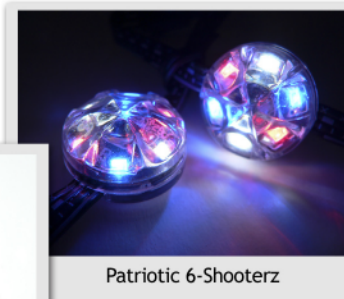

6-Shooterz

Designed to compliment the Stealth Tubes, our 6-Shooterz Accent Lights are the perfect size for tight spaces such as fenders, brake calipers and under triple-trees. 6-Shooterz are revolutionary in design and function, when in motion the LED's provide a spinning effect due to the layout and illumination sequencing.

6-Shooterz are the same diameter and depth as a stack of four nickels. The compact size combined with six, power-packed ultra bright LED's and our exclusive prismatic design, provide a brilliant glow in virtually limitless installation locations!

White 6-Shooterz making the front wheel glow

Solid Yellow 6-Shooterz

The 6-Shooterz prismatic design illuminates this back wheel

6-Shooterz used to light up under the oil pan

6-Shooterz give this front wheel a burst of blue light

Patriotic 6-Shooterz

6-Shooterz are the size of a stack of nickels

6-Shooterz used to light the rear wheel

- ✦ Largest Selection of Colors and Color Combinations
- ✦ Limitless Installation Locations
- ✦ Available in 2-Pin and 4-Pin Design
- ✦ Plug and Play Installation
- ✦ Sealed Components Provide Both Water and Heat Resistance
- ✦ Ultra Bright LED's
- ✦ Ultra Compact Design
- ✦ Unrivaled Optical Effects