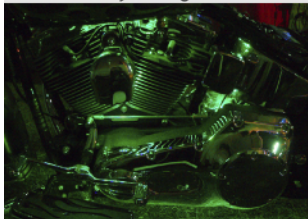

Rumbling Pride

Ltd. Co.

Arsenal LED Lighting

Color Selection & Illumination Sequencing

Rumbling Pride offers the largest selection of colors and combinations available in the industry today. Our selection of Tri-Color, Dual-Color and Solid Color combinations opens endless possibilities to individualize and provide a unique custom look. If a color combination that will set a bike apart from the rest is not available, it is only a request away.

Stealth Tubes

Our super-soft flexible Stealth tubes are available in 6" and 12" lengths, and a choice of two different sequencing rotations, Type I and Type II. Type I sequencing rotates with every third LED. Type II sequencing rotates in consecutive groups of three. The 6" Stealth tube packs 9 ultra bright LED's and the 12" Stealth tube packs 18 ultra bright LED's.

Fire I 6" Stealth Tubes under tank and curved behind the Air Cleaner

Blue Stealth tubes make this Hayabusa glow

Green Stealth tubes provide an overall glow

Stealth Tubes and 6-Shooterz enhance the look of this bike

6" Patriotic II Stealth Tubes hidden inside horn cover and under tank

A full balanced glow of Ice I Arsenal Lighting products

Only the best for this One of a Kind built by Mike Phillips-Grandeur Cycles

Tri-Colors	Dual-Colors		Solid-Colors
Patriotic Type I	Fire Type I	Fire Type II	Orange Type II
Patriotic Type II	Ice Type I	Ice Type II	Red Type II
Spectrum Type I	Ocean Type I	Ocean Type II	Yellow Type II
Psychedelic Type I	Oxblood Type I	Oxblood Type II	Blue Type II
Chameleon Type I	Sky Type I	Sky Type II	Green Type II
Stratosphere Type I	Trouble Type I	Trouble Type II	Purple Type II
			White Type II