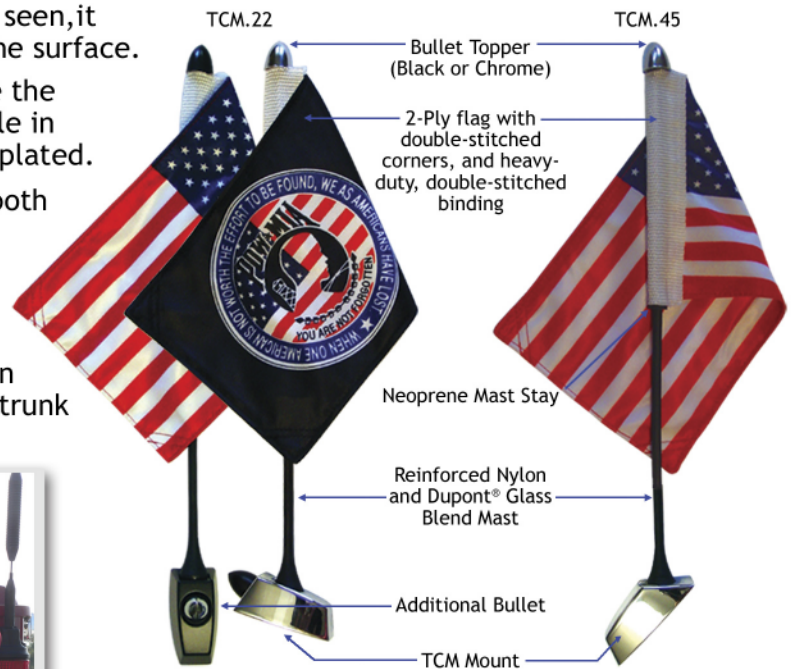

Rumblin' Pride

Ltd. Co.

Motorcycle Flags & Kits

Touring Class Mounting System

Rumblin' Pride's Touring Class Motorcycle Flag Kits are designed to the specific needs of touring class motorcycles. With discriminating riders in mind, our flag kits mount and look like factory installed equipment while adding a touch of customization. All flag kits are highway speed rated and warranted direct from Rumblin' Pride.

- ✦ The heart of the TCM mount is the cast aluminum base designed specifically for Touring Class Bikes.
- ✦ Mounts to virtually any flat surface using 3M® VHB double-sided tape, which cures forming an acrylic bond to hold the mount in place.
- ✦ Mounting base does not touch or mar the mounting surface. By design the 3M® tape fits inside a recessed area on the bottom of the mount and is thicker than the recess, so while the tape cannot be seen, it supports the mount above the surface.
- ✦ Two mounting angles include the TCM.22 and TCM.45, available in black satin or triple chrome plated.
- ✦ The TCM.22 is designed for both vertical and horizontal installation depending upon the location chosen.
- ✦ The TCM.45 is specifically engineered for installation on hard saddlebags or extreme trunk angles.

TCM.22 mounted horizontally on the top of the tour pack

Close view of the TCM.22 mounted horizontally

TCM.45 mounted on the tour pack

TCM.22 mounted on the side of the tour pack

Close view of the TCM.45 mounted on a hard saddlebag

Mount the TCM.22 virtually anywhere there is a flat surface

TCM.22 Mounted Vertically on Back of the Tour Pack

TCM.45 Mounted on Hard Saddlebags

- ✦ Lifetime Flag Replacement With Purchase of the Mounting System
- ✦ Designed Specifically For Tour Class Motorcycles
- ✦ Available in Black Satin & Chrome Finishes
- ✦ Mounts to Virtually Any Flat Surface
- ✦ Does Not Mar or Damage Painted Surfaces
- ✦ Increases Motorcycle Visibility